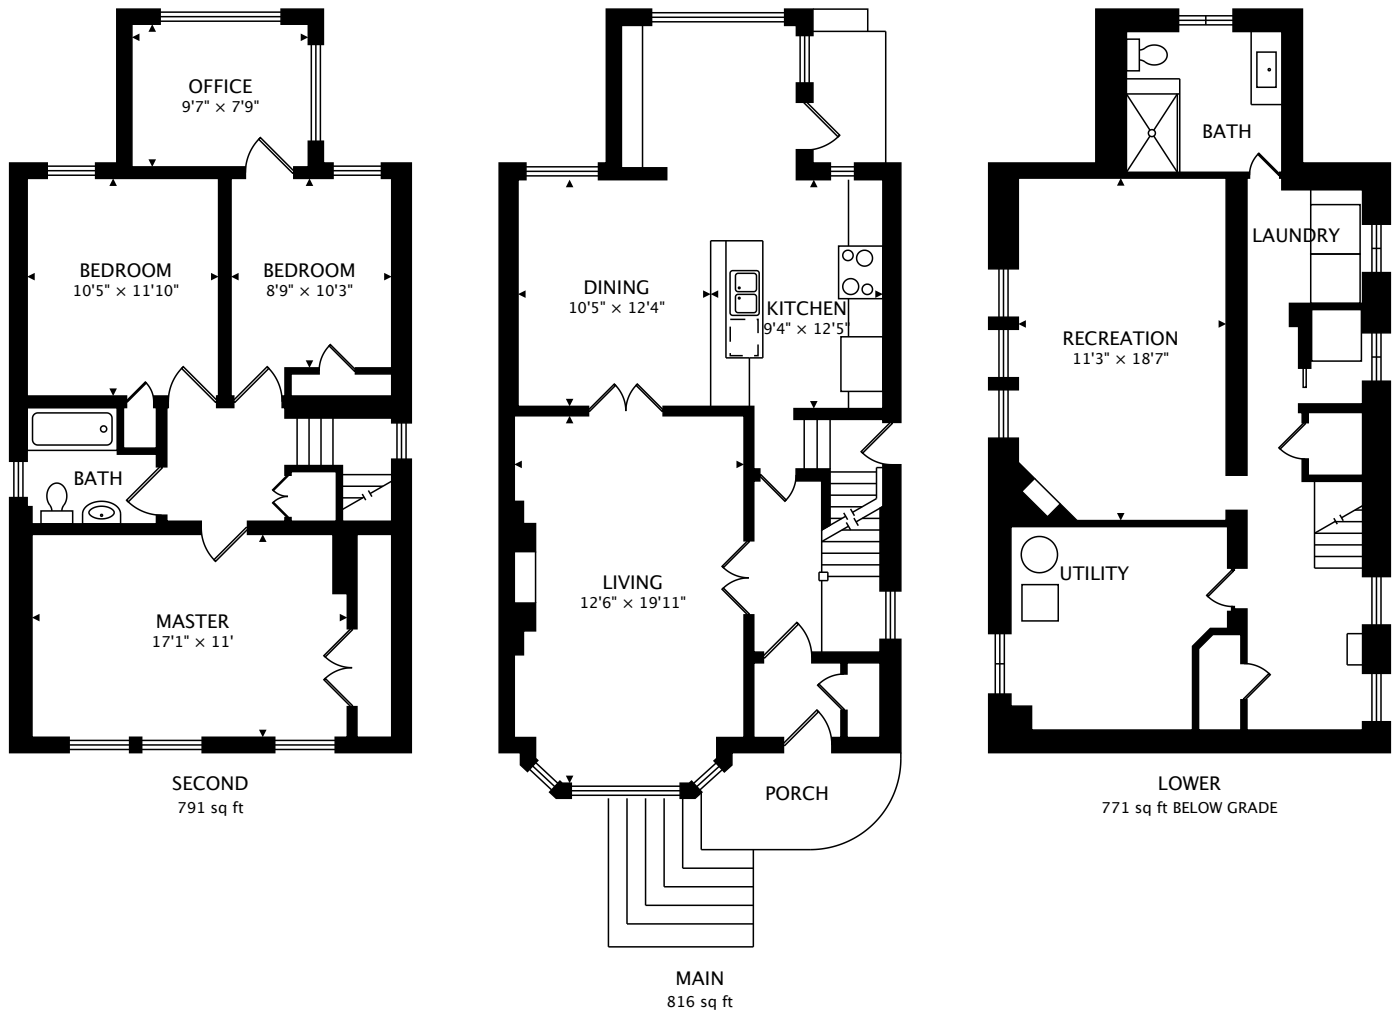

69 RIVERVIEW GARDENS

YORK, ON M6S 4E6

TOTAL
1606 sq ft + 771 sq ft BELOW GRADE

CAPTURED ON: 27 APR 2017
DIMENSIONS, AREAS, LAYOUTS AND DETAILS ARE APPROXIMATE AND SHOULD BE CONSIDERED ILLUSTRATIVE ONLY.