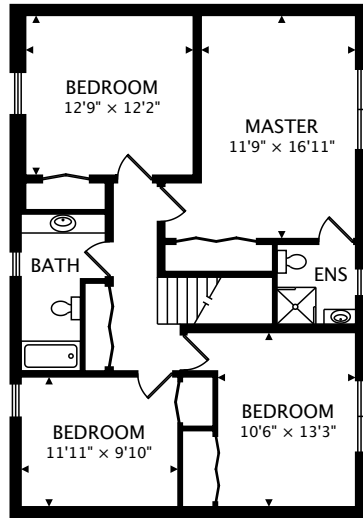

1525 NARVA RD
MISSISSAUGA, ON L5H 3H4

SECOND
1054 sq ft

LOWER
1248 sq ft BELOW GRADE

MAIN
1755 sq ft

TOTAL
2809 sq ft + 1248 sq ft BELOW GRADE