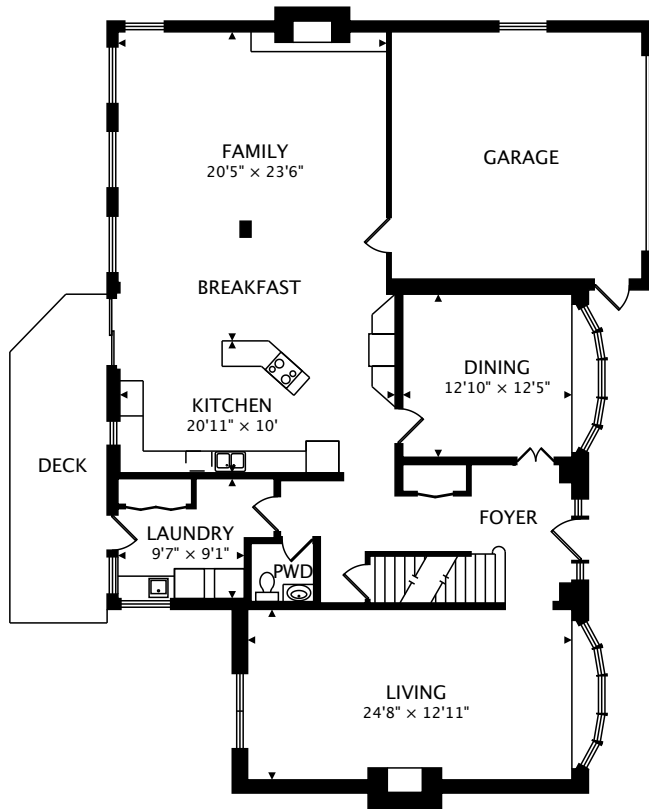

1525 NARVA RD
MISSISSAUGA, ON L5H 3H4

SECOND
1054 sq ft

LOWER
1248 sq ft BELOW GRADE

MAIN
1755 sq ft

TOTAL
2809 sq ft + 1248 sq ft BELOW GRADE