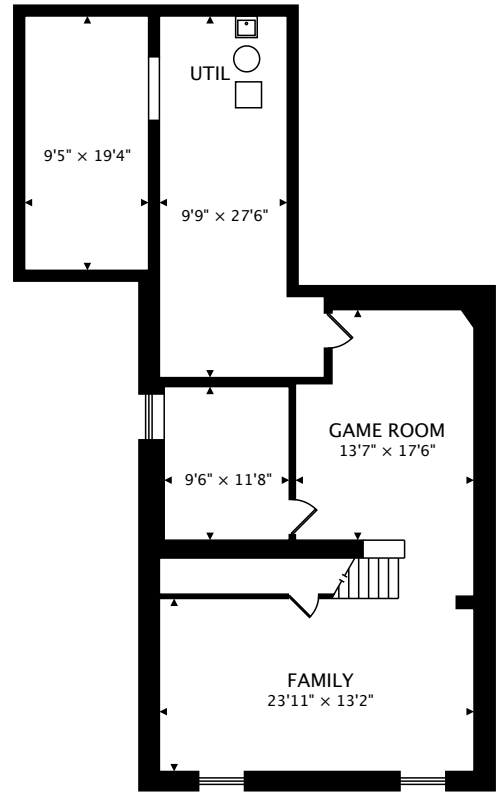

1525 NARVA RD
MISSISSAUGA, ON L5H 3H4

SECOND
1054 sq ft

LOWER
1248 sq ft BELOW GRADE

MAIN
1755 sq ft

TOTAL
2809 sq ft + 1248 sq ft BELOW GRADE